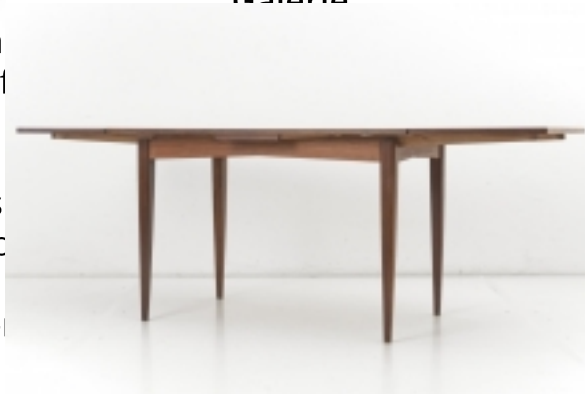

Bleibtreustrasse 40 / Eingang Momm
Telef

Ringbahnstrass
Telefo
e-