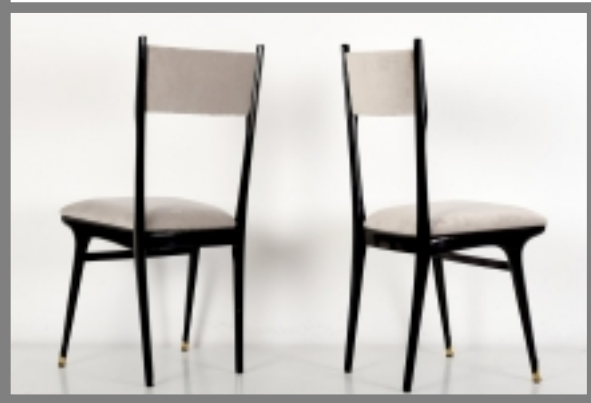

Kingdomstrasse

Telefon: +49 171 23 08 00 8