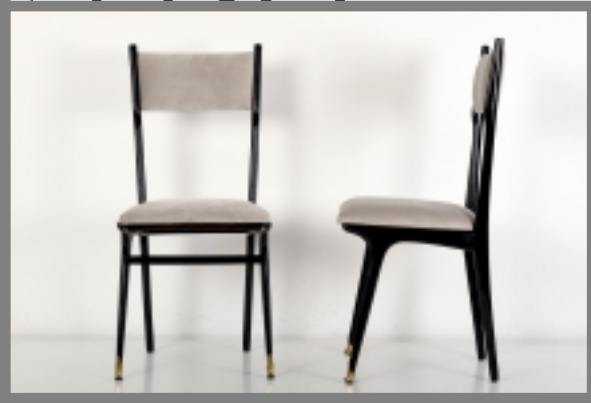

▲ RT

● +

Kingdomstrasse

Telefon: +49 171 23 08 00 8