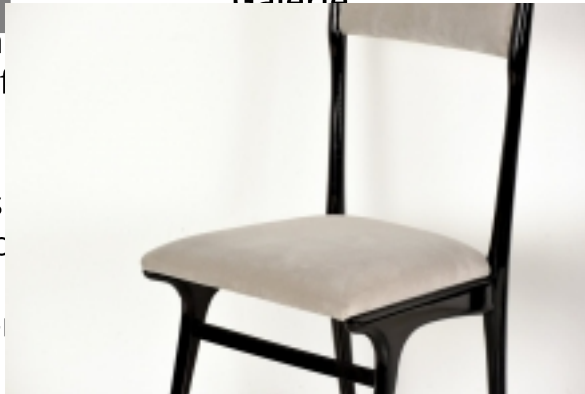

□ □

Intern

Artikelnummer:

1127

aus Konvolut:

nein

Eingekauft am:

Einkaufspreis:

eingekauft von:

verkauft am:

Verkaufspreis:

verkauft an:

verkauft über:

Auktionsstart:

Auktionsende: