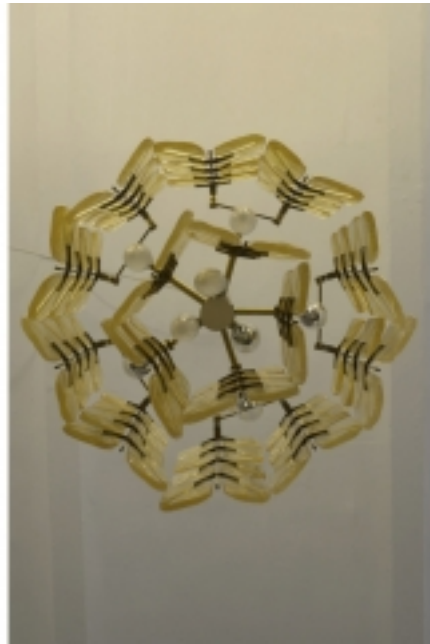

about this Item:

more Informations:

Kalmar

Austria

H 35 cm D 39 cm Ro

Glass, brass

very good conditio

cast glass element

350 €

Small pendant lamp
company Kalmar Vie
large hotels, gall
This lamp on a mou
rod is made of mol
which are attached

[Kalmar](#)

info@aiberlin.de
www.aiberlin.de

▲ RT

TRY

Galerie

tr. - 10623 Berlin
+49 30 88 34 94 6