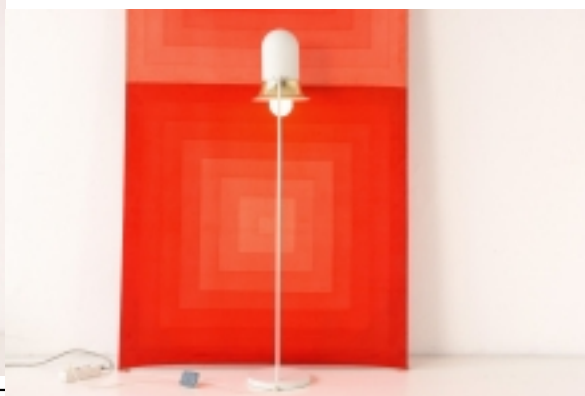

Bleibtreustrasse 40 / Eingang Momm

Telefon: +49 30 88 34 94 6