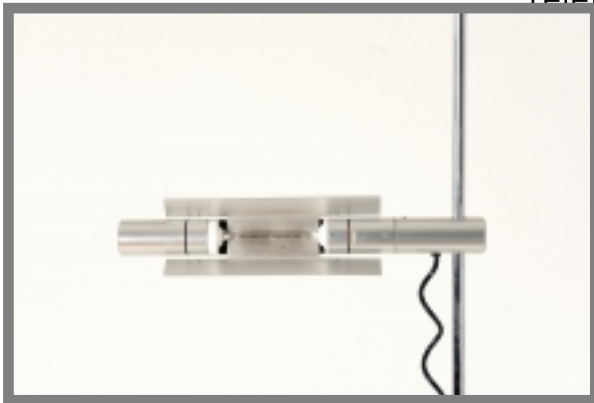

Loft

e 16-20 - 12099 Berlin

n: +49 171 23 08 00 8

mail: info@aiberlin.de

www.aiberlin.de

□ □

Intern

Artikelnummer:

1394

aus Konvolut:

nein

Eingekauft am:

Einkaufspreis:

eingekauft von:

verkauft am:

Verkaufspreis:

verkauft an: