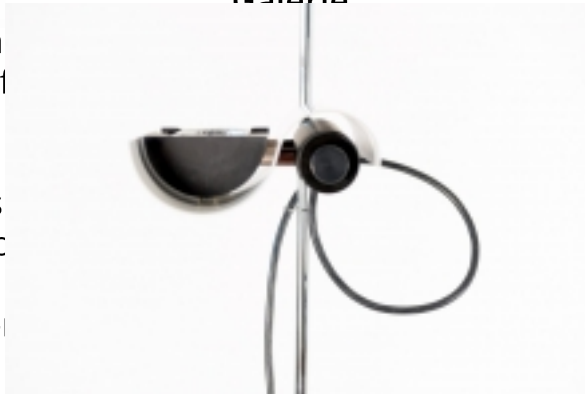

Ringbahnstrass
Telefc

☐☐

Intern

Artikelnummer:

1424

aus Konvolut:

nein

Eingekauft am: