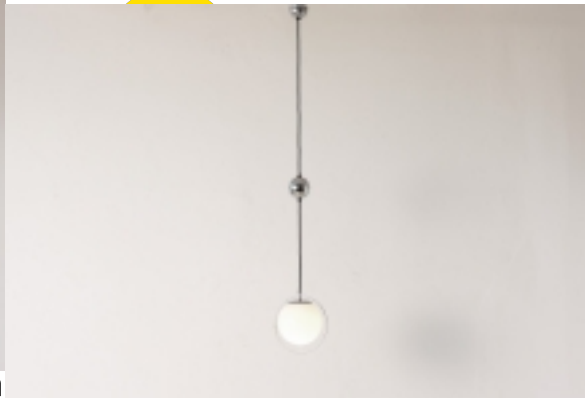

Bleibtreustrasse 40 / Eingang Momm

Telefon: +49 30 88 34 94 6