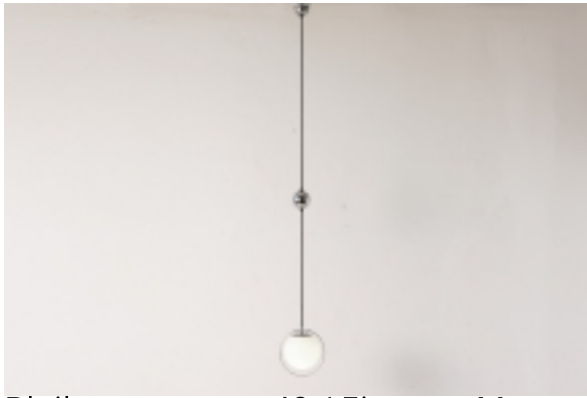

Bleibtreustrasse 40 / Eingang Momm

Telefon: +49 30 88 34 94 6