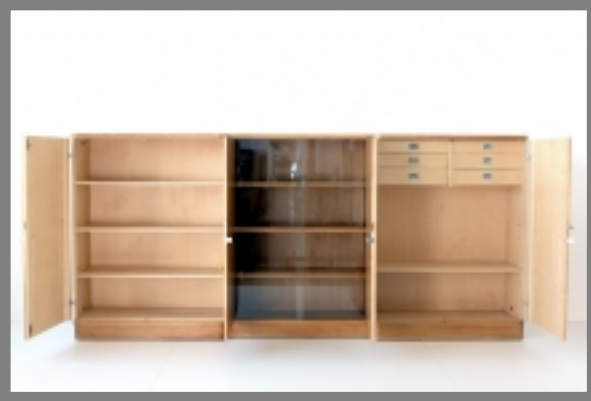

▲ RT

Ringbahnstrasse 10-20 - 12099 Berlin
n: +49 171 23 08 00 8