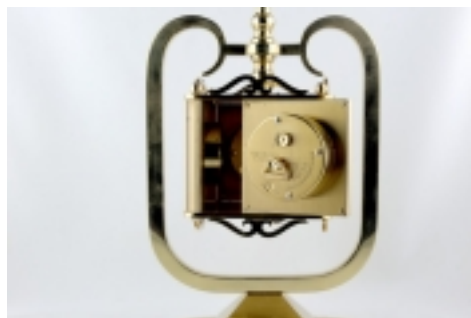

Lugs:

Condition:

INDUSTRY

Remarks:

Galerie

Bleibtreustrasse 40 / Eingang Mommsenstr. - 10623 Berlin
Telefon: +49 30 88 34 94 6

Price:

Loft

Ringbahnstrasse 16-20 - 12099 Berlin
Telefon: +49 171 23 08 00 8

e-mail: info@aiberlin.de
www.aiberlin.de

Description:

further information: